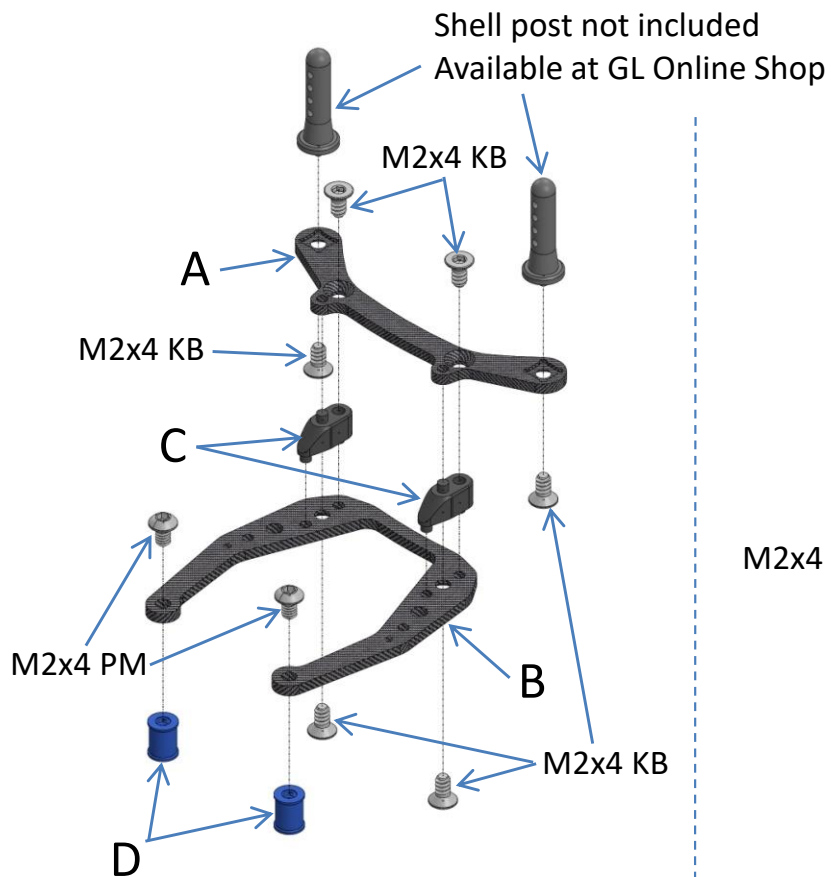

GLR-GT Rear Shell Post 98mm-102mm (Model: GT-OP-005)

What's in the GT-OP-005?

Or

GLR-GT Rear Shell Post 98mm-102mm (Model: GT-OP-005)

Available at GL Online Shop

Shell Post 13.5
Model: GT-OP-24

Shell Post 17.5
Model: GT-OP-25

Shell Post 21.5
Model: GT-OP-26