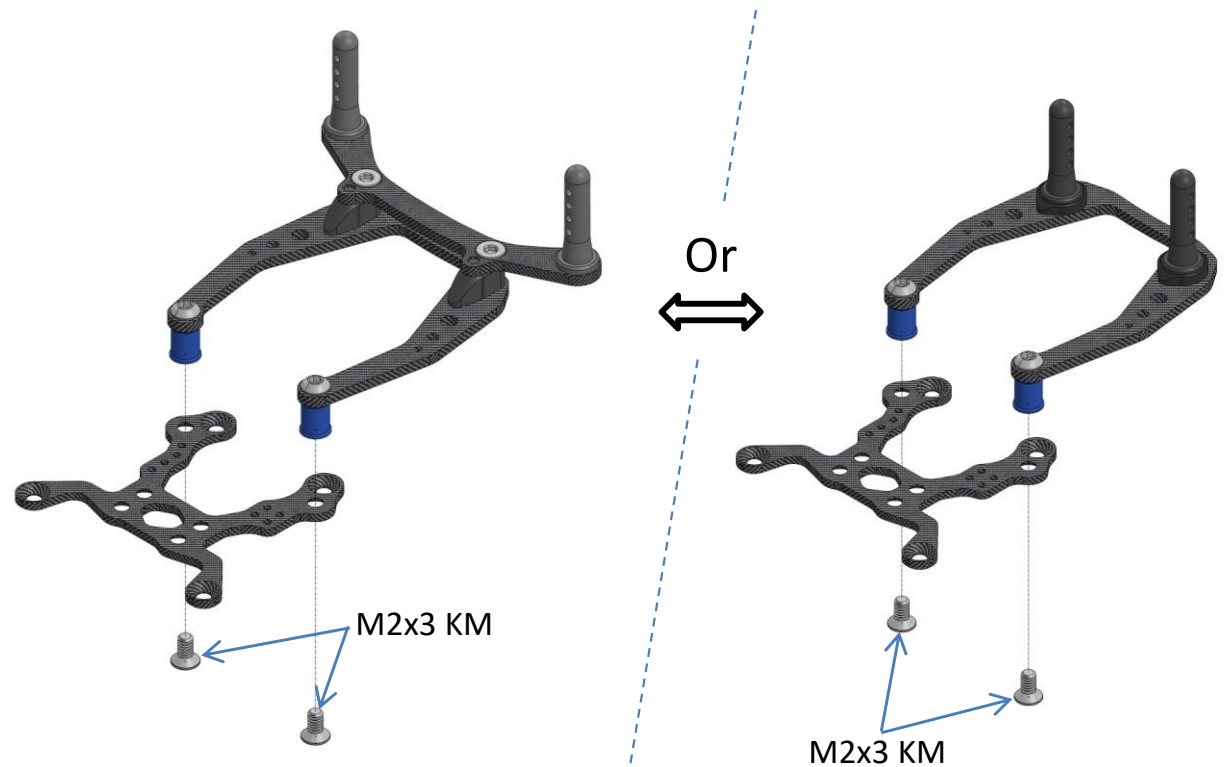

GLR-GT Rear Shell Post 98mm-102mm (Model: GT-OP-005)

What's in the GT-OP-005?

Or

GLR-GT Rear Shell Post 98mm-102mm (Model: GT-OP-005)

Available at GL Online Shop

Shell Post 13.5
Model: GT-OP-24

Shell Post 17.5
Model: GT-OP-25

Shell Post 21.5
Model: GT-OP-26