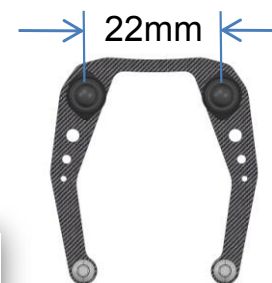

GLR-GT Rear Shell Post 98mm-102mm (Model: GT-OP-005)

What's in the GT-OP-005?

Or

GLR-GT Rear Shell Post 98mm-102mm (Model: GT-OP-005)

Available at GL Online Shop

Shell Post 13.5
Model: GT-OP-24

Shell Post 17.5
Model: GT-OP-25

Shell Post 21.5
Model: GT-OP-26