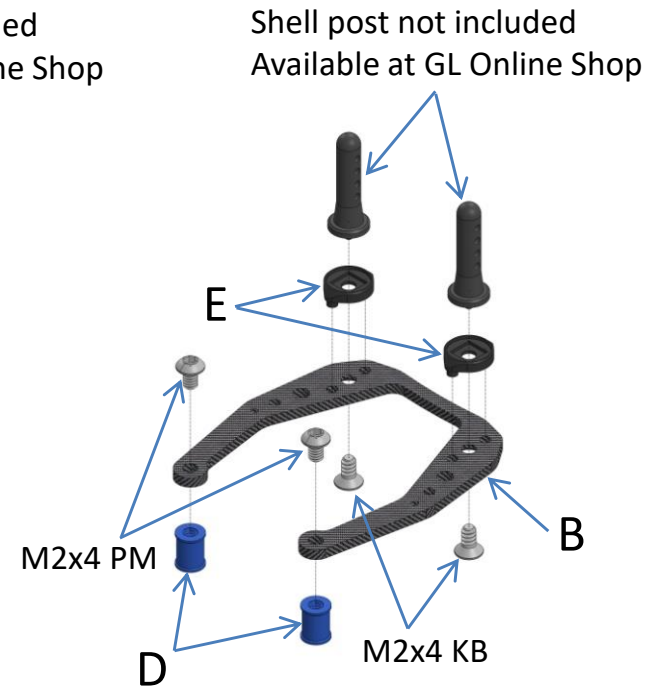

GLR-GT Rear Shell Post 98mm-102mm (Model: GT-OP-005)

What's in the GT-OP-005?

Or

GLR-GT Rear Shell Post 98mm-102mm (Model: GT-OP-005)

Available at GL Online Shop

Shell Post 13.5
Model: GT-OP-24

Shell Post 17.5
Model: GT-OP-25

Shell Post 21.5
Model: GT-OP-26